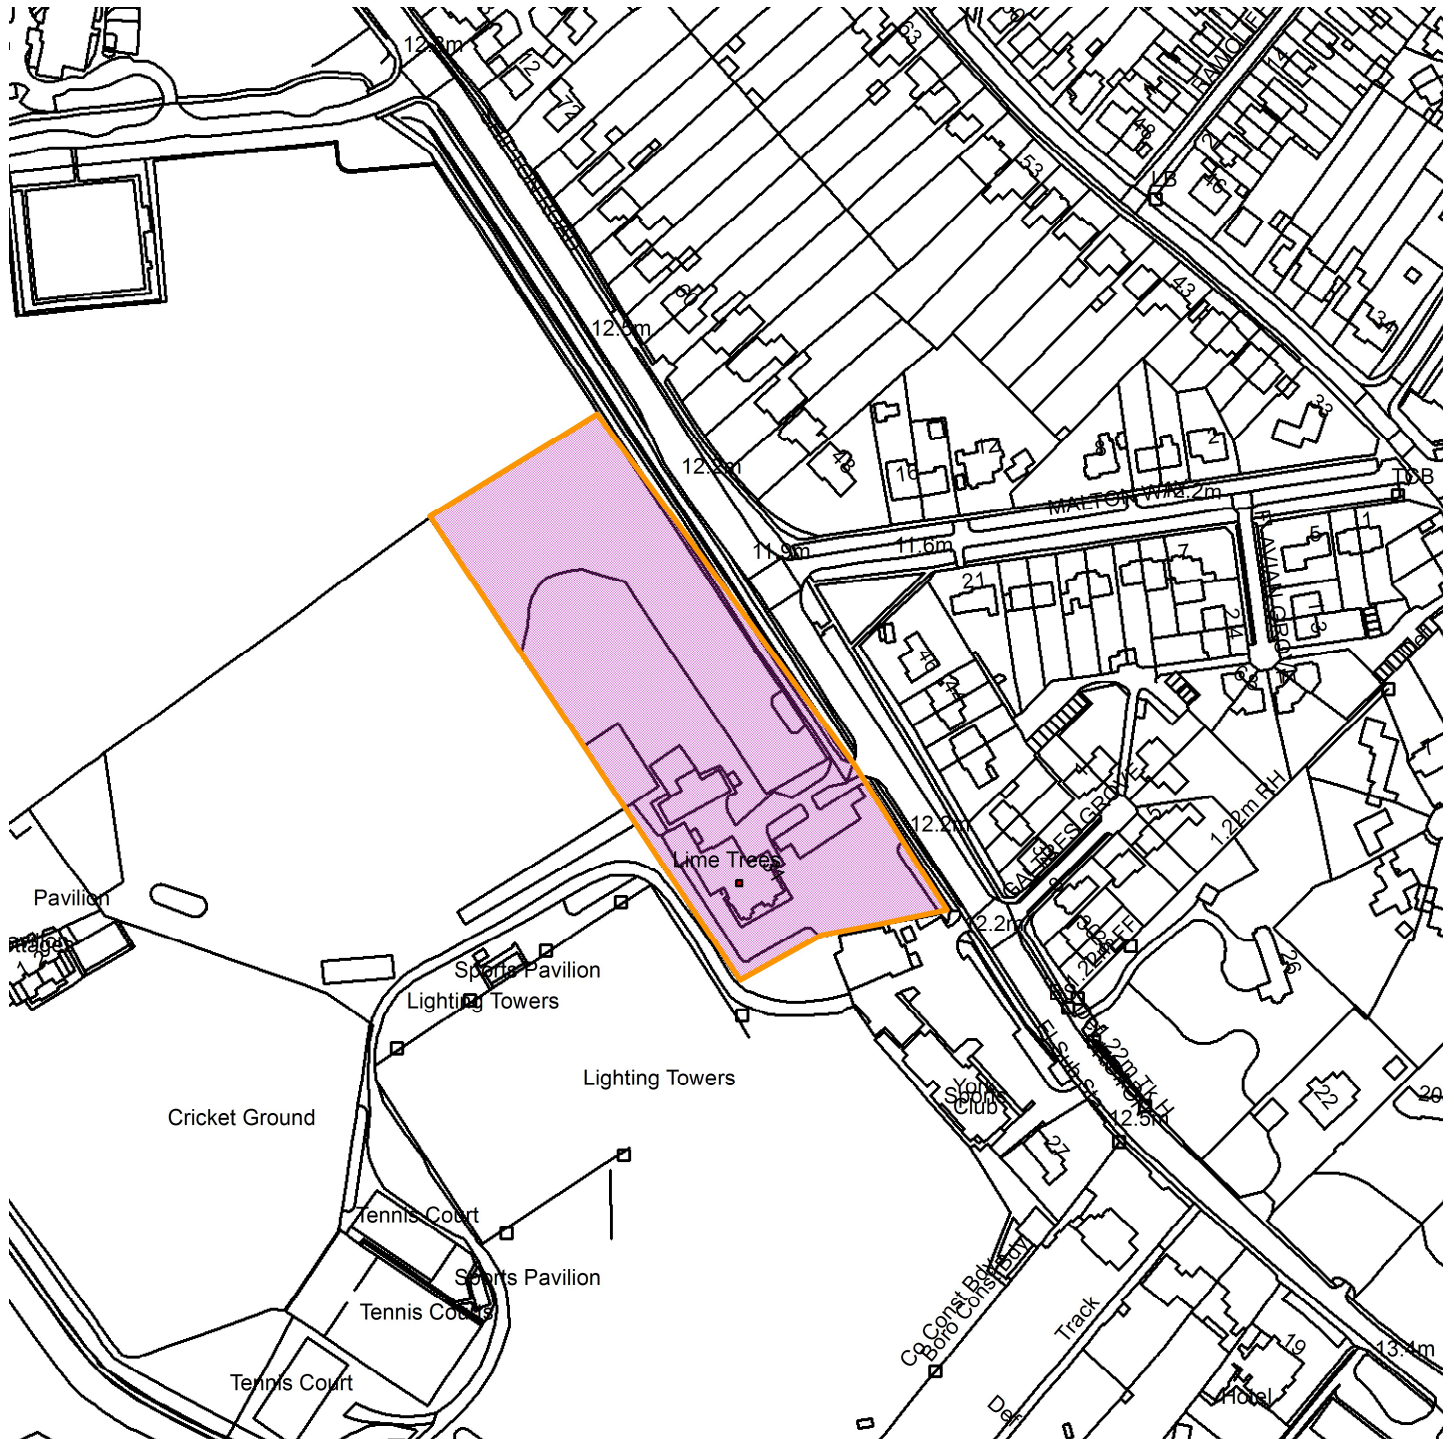

# Limetrees, 31 Shipton Road, Clifton YO30 5RE

23/01217/FULM

GIS by ESRI (UK)

Scale : 1:2719

Reproduced from the Ordnance Survey map with the permission of the Controller of Her Majesty's Stationery Office © Crown Copyright 2000.

Unauthorised reproduction infringes Crown Copyright and may lead to prosecution or civil proceedings.

Produced using ESRI (UK)'s MapExplorer 2.0 - <http://www.esriuk.com>

<b>Organisation</b>	City of York Council
<b>Department</b>	Directorate of Place
<b>Comments</b>	Site Location Plan
<b>Date</b>	30 January 2024
<b>SLA Number</b>	Not Set